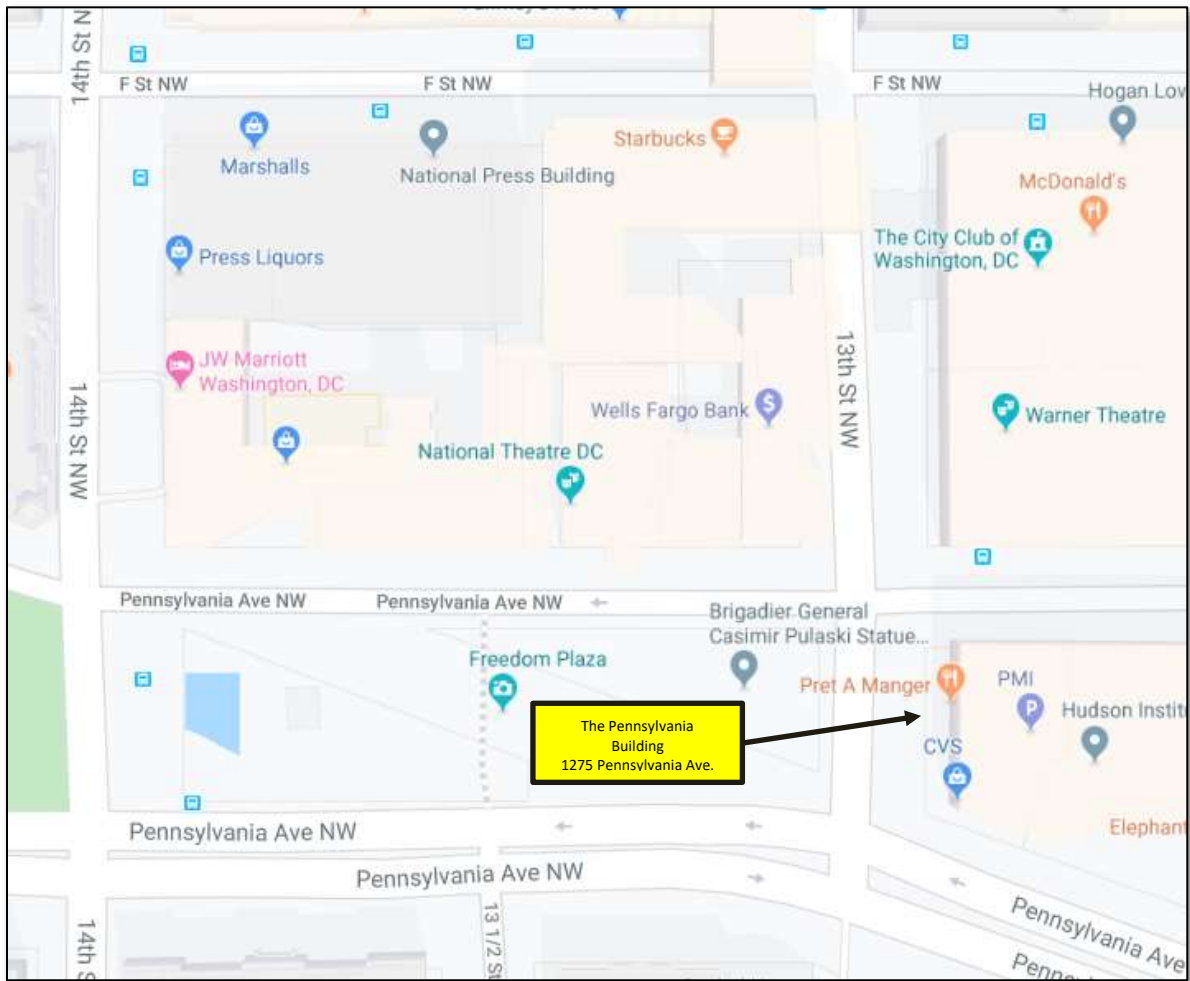

ATA e-Business Program Location and Transportation Information

Location:

ATA e-Business Program is located in the Airlines for America (A4A) offices:

The Pennsylvania Building
1275 Pennsylvania Ave., NW
Suite 1300
Washington, DC 20004
+1 202-626-4000

Although the address is Pennsylvania Avenue, **the entrance is on 13th Street**, between Pennsylvania Ave. and E Street.

Metro:

By Metro (subway) ATA is located two blocks from the Metro Center station (blue, red, silver and orange lines). Use the 12th and F Streets exit from Metro Center. Come up the escalator and walk straight ahead 1 block. Turn left on 13th Street and walk 2 blocks to 1275 Pennsylvania Ave.

Airports:

Ronald Reagan Washington National Airport (DCA)

- Located 4.5 miles from A4A
- Metro Blue line, station in the airport
- Estimated taxi fare: \$21.00

Dulles International Airport (IAD)

- Located 29 miles from A4A
- Metro Silver line station, about 15 minutes away. [Bus to station available](#).
- Estimated taxi fare: \$75.00

For Airlines for America location and additional nearby hotels, visit: [Google Map Link](#)